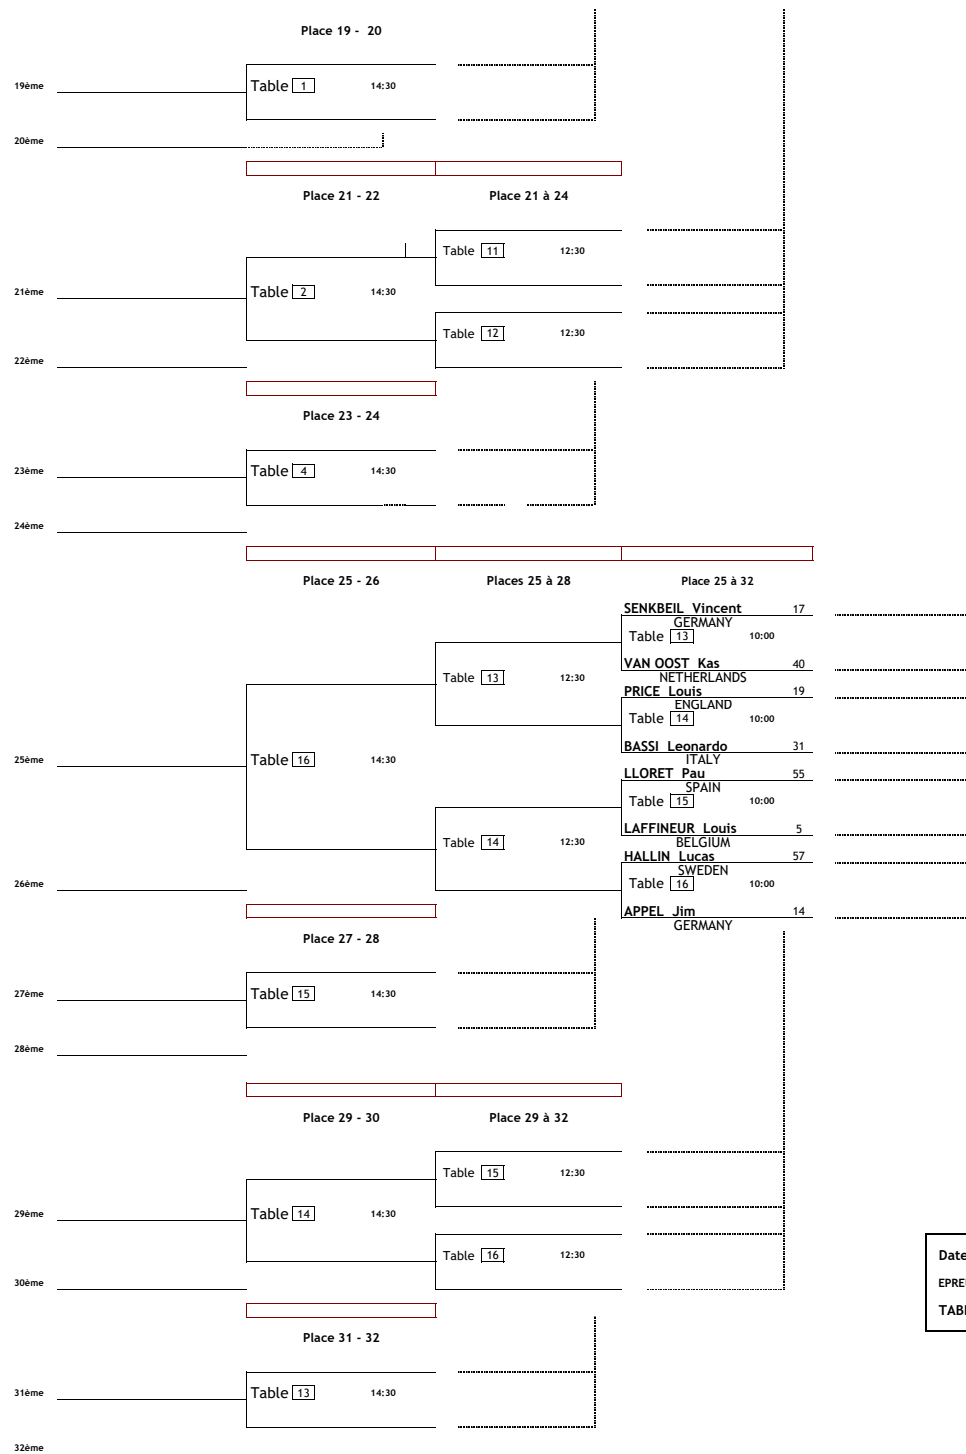

Date: 27 and August 28, 2016
 EPRELUVE: EURO MINI CHAMP'S 2016
 TABLEAU: BOYS 2004

Date 27 and August 28, 2016
 EPREUVE : EURO MINI CHAMP'S 2016
 TABLEAU : BOYS 2004